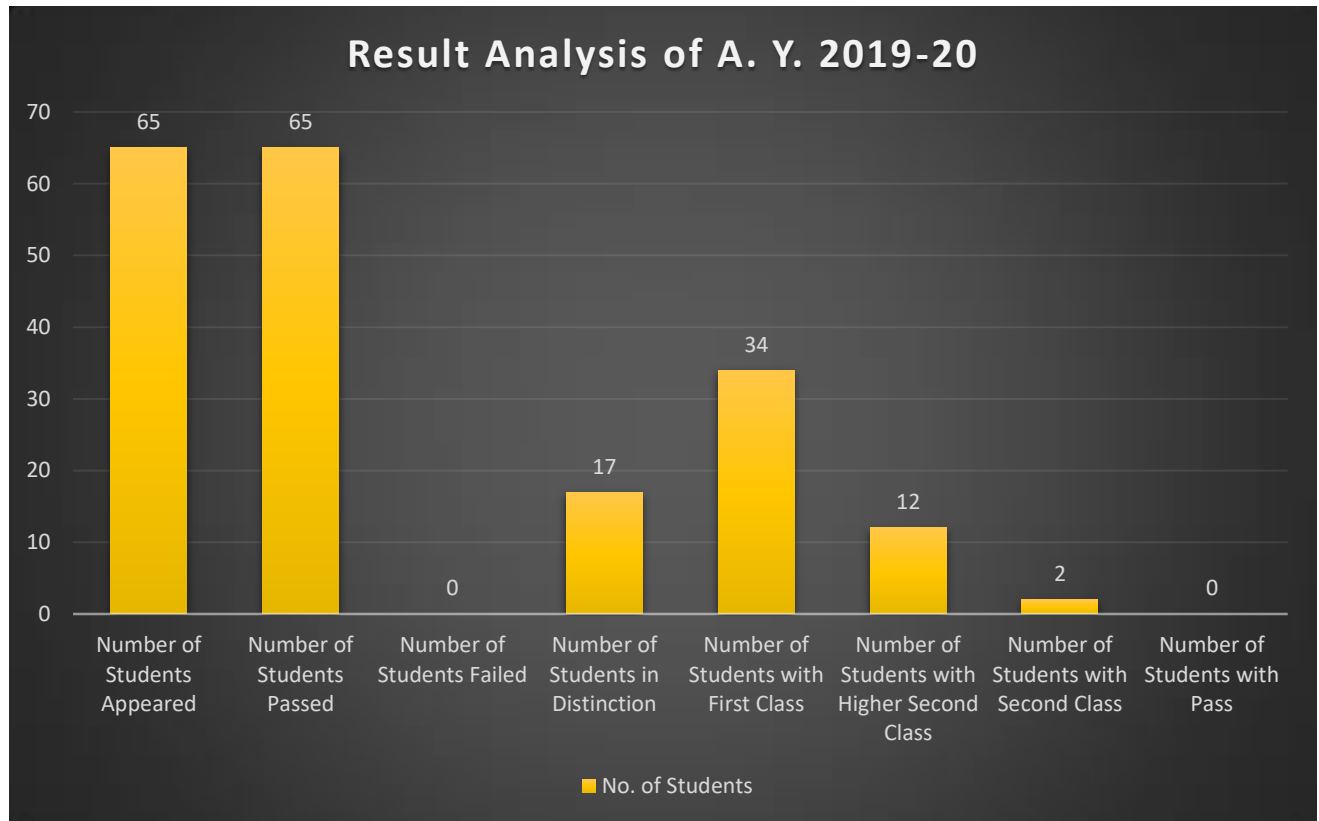

Matoshri College of Engineering & Research Centre, Nashik

Department of Computer Engineering

Result Analysis of Outgoing Students

List of Top 10 Rankers

Class Rank	Name of the student	CGPA	Class
1	Songire Pranali Sanjay	8.49	First Class with Distinction
2	Barve Gayatri Dhananjay	8.41	First Class with Distinction
3	Khedlekar Shreya Kiran	8.34	First Class with Distinction
4	Gaikwad Komal Balasaheb	8.14	First Class with Distinction
5	Godse Deepika Sharad	8.01	First Class with Distinction
6	Sangale Punam Prakash	8.01	First Class with Distinction
7	Bhutada Ankita Santosh	7.99	First Class with Distinction
8	Sonar Jagruti Dilip	7.83	First Class with Distinction
9	Pekhale Swapnil Madan	7.83	First Class with Distinction
10	Mahalle Mohini Gajanan	7.8	First Class with Distinction